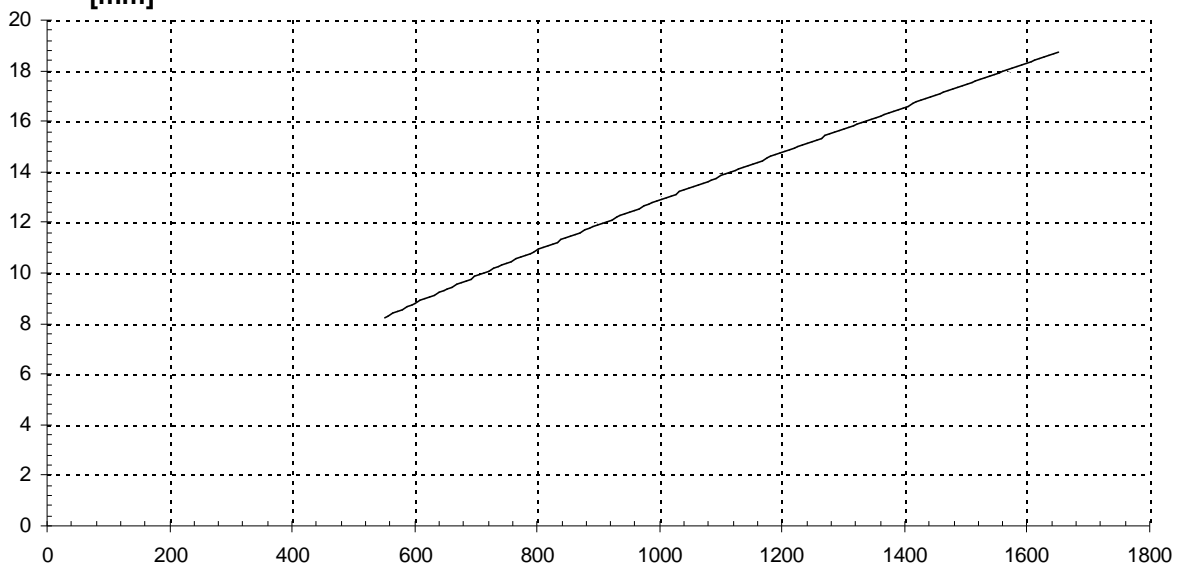

Deflection [mm]

Tire Load [kg]

$$\text{Ground Contact Area [cm}^2\text{]} = \frac{\text{Tire Load [kg]}}{\text{Ground Press. [MPa]} \times 10}$$