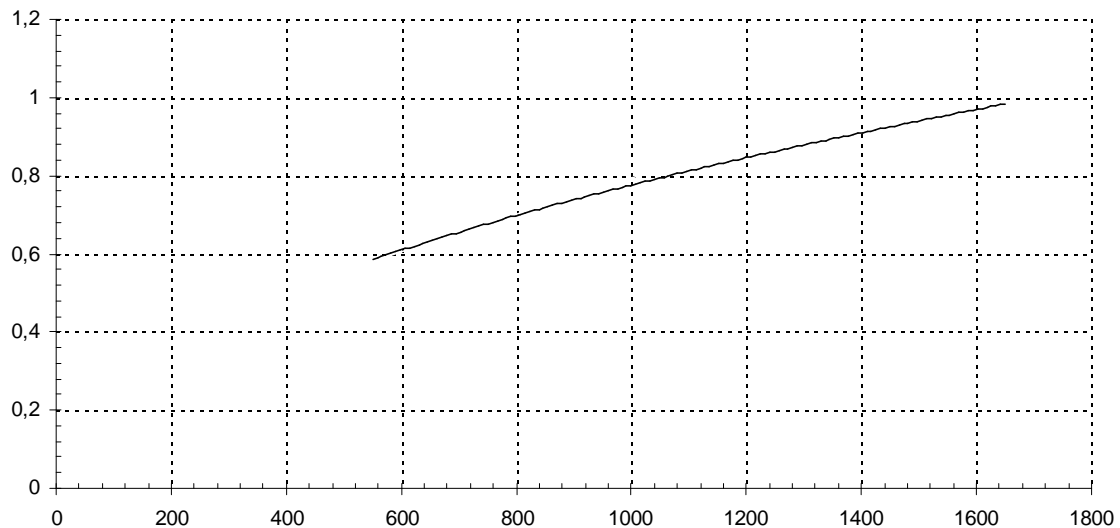

Ground Pressure [MPa]

Tire Load [kg]