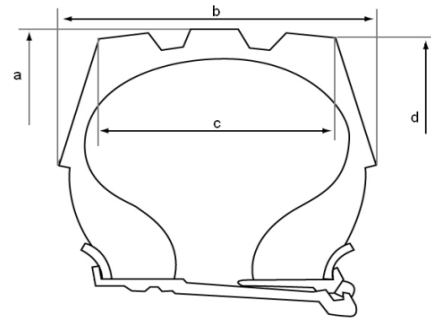

Tire Size: **12.00-24**
 Pattern: **Continental ContainerMaster**
 Ply rate: **20PR**
 Load Index / Speed: **178 / A5**
 Tread: **E4**
 Article No / EAN No: **1215135 / 4019238586695**
 Application: **Industrial**

Tube Type: **TT**
 Rim: **24x8.50V**
 Tube: **12.00-24TB**
 Flap: **11.00/12.00R25**
 Valve: **TR78A**

Technical Tire Data:

Outside diameter	(a)	[mm]	1285	+/-1%
Width	(b)	[mm]	335	+/-1%
Tread width	(c)	[mm]	-	+/-1%
Tread edge diameter	(d)	[mm]	-	+/-1%
Loaded static radius*		[mm]	-	+/-1%
Rolling circumference*		[mm]	-	+/-1%
Static loaded width*		[mm]	-	+/-1%
Tread Depth		[mm]	35,5	+/-1%
Minimum dual spacing		[mm]	-	+/-1%

Business Unit Industrial Tires
 Phone +49 (0) 511-976 - 40760
 Fax +49 (0) 511-976 - 4022

Tire Size: **12.00-24**
 Pattern: **Continental**
 Ply rate: **20PR**
 Load Index / Speed: **178 / A5**
 Tread: **E4**
 Article No / EAN No: **1215135 / 4019238586695**
 Application: **Industrial**

Radial Deflection [mm]

Ground Contact Area Gross [cm²]

Date printed	14.06.2013	Date created	13.05.2013	Owner	MP
--------------	------------	--------------	------------	-------	----

Continental Reifen Deutschland GmbH
 P.O. Box 169
 D-30001 Hannover
 Germany