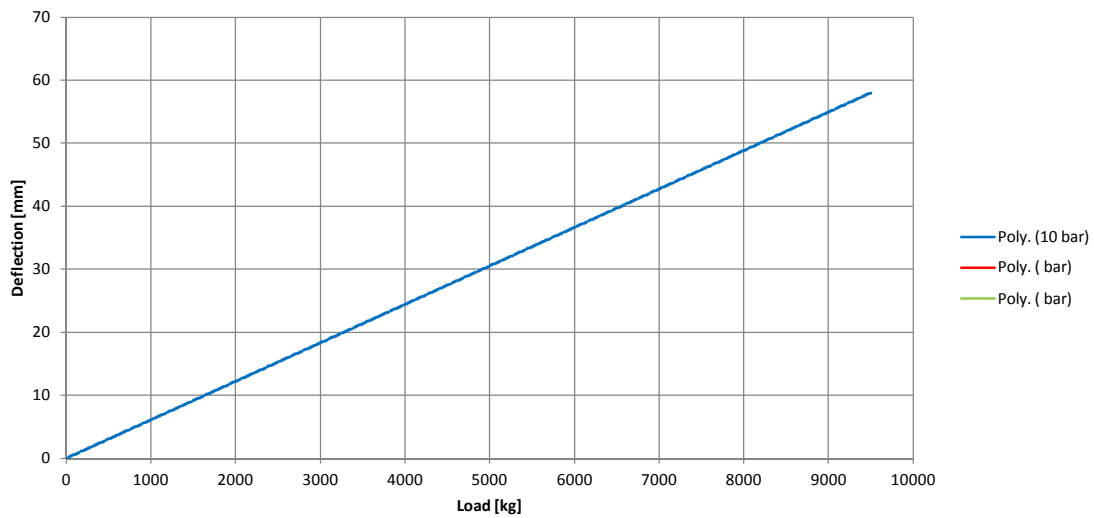

Tire Size: **12.00-24**
Pattern: **Continental**
Ply rate: **20PR**
Load Index / Speed: **178 / A5**
Tread: **E4**
Article No / EAN No: **1215135 / 4019238586695**
Application: **Industrial**

Radial Deflection [mm]