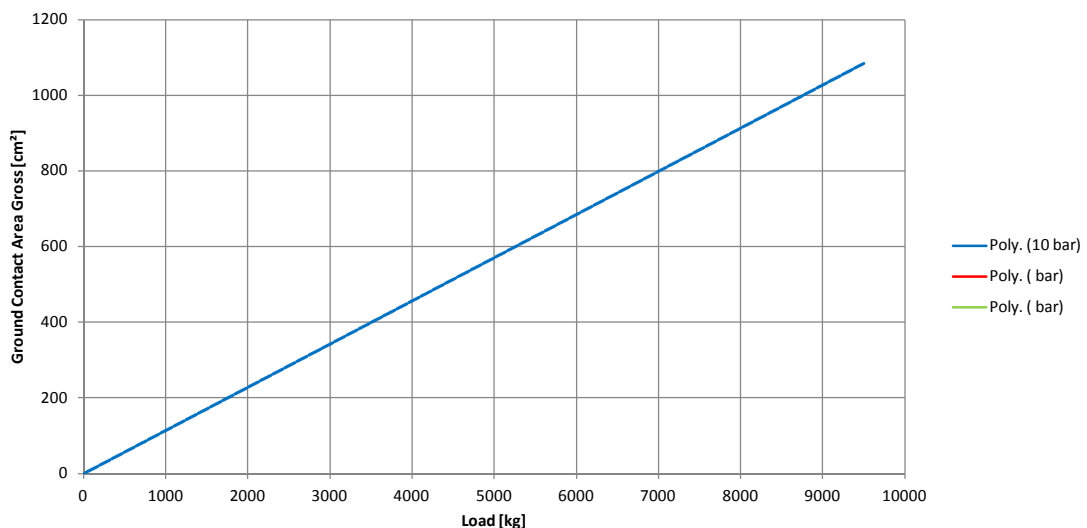

Ground Contact Area Gross [cm²]

Date printed	14.06.2013	Date created	13.05.2013	Owner	MP

Continental Reifen Deutschland GmbH
P.O. Box 169
D-30001 Hannover
Germany

Business Unit Industrial Tires
Phone +49 (0) 511-976 - 40760
Fax +49 (0) 511-976 - 4022